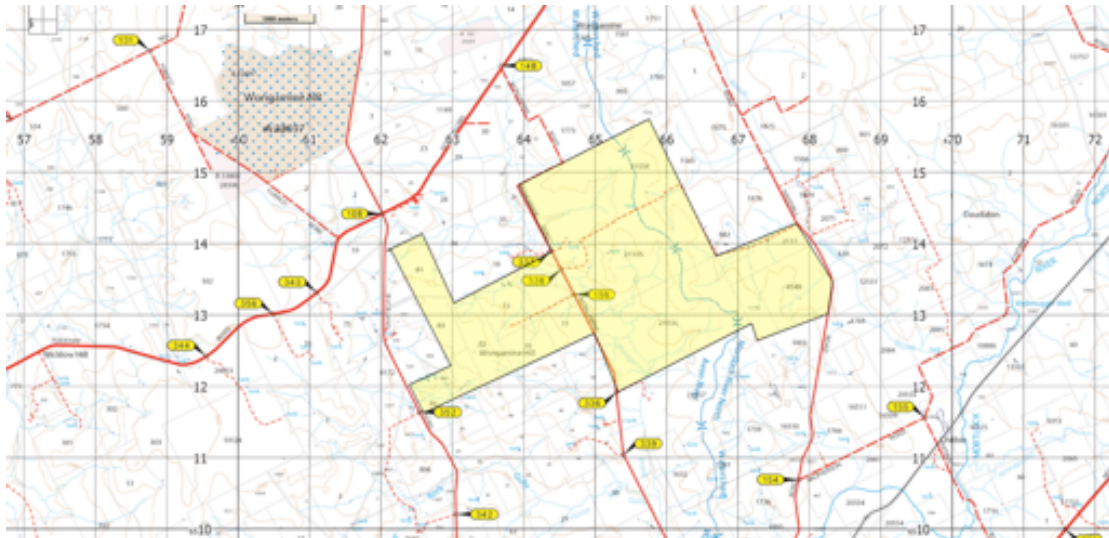

Yellow PZ 10 - See sketch (track file available on ENB)