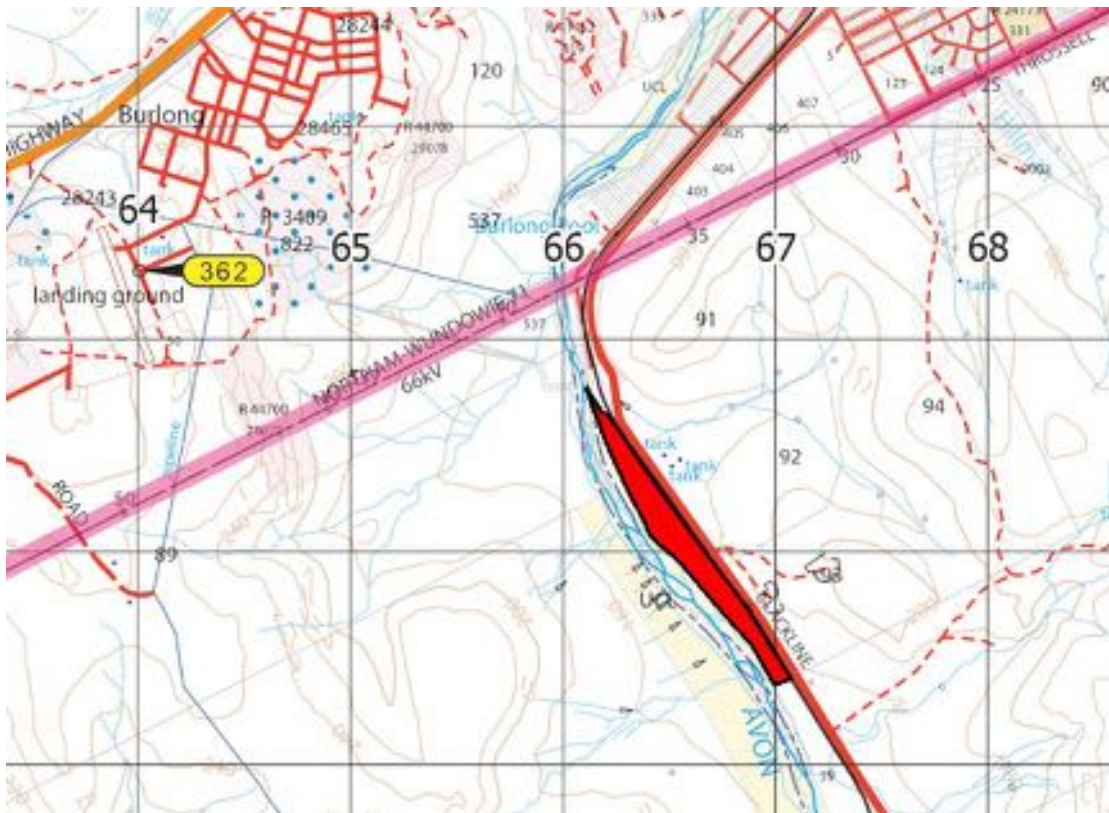

Red PZ4 - See sketch 1000ft AMSL (track file available on ENB)