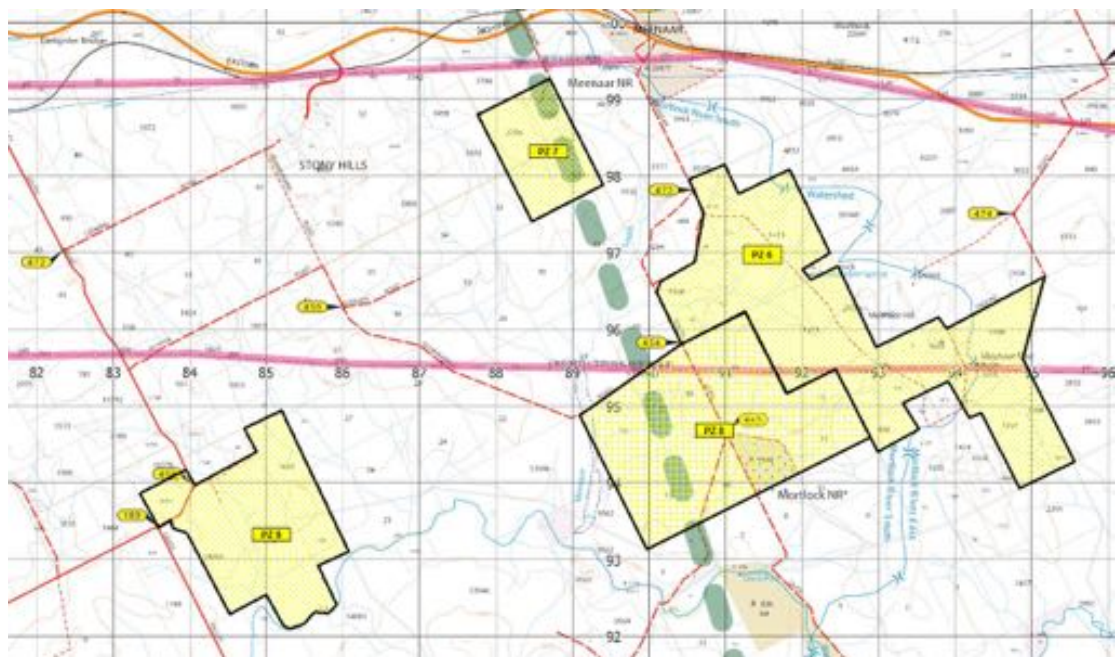

Yellow PZs

Yellow PZs 6, 7, 8 & 9 - See sketch (track files available on ENB)