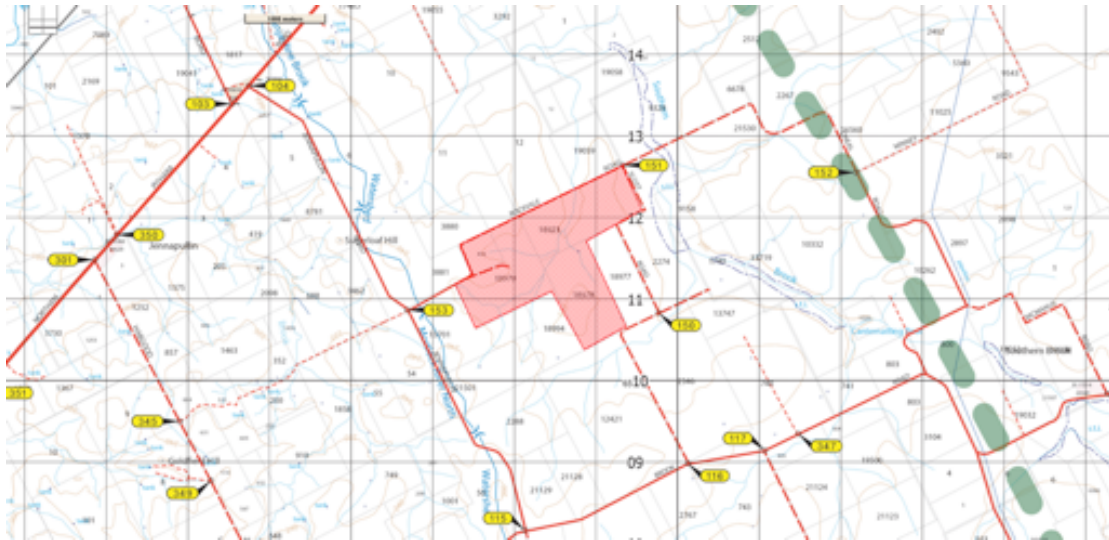

Red PZ3 - See sketch 1000ft AMSL (track file available on ENB)